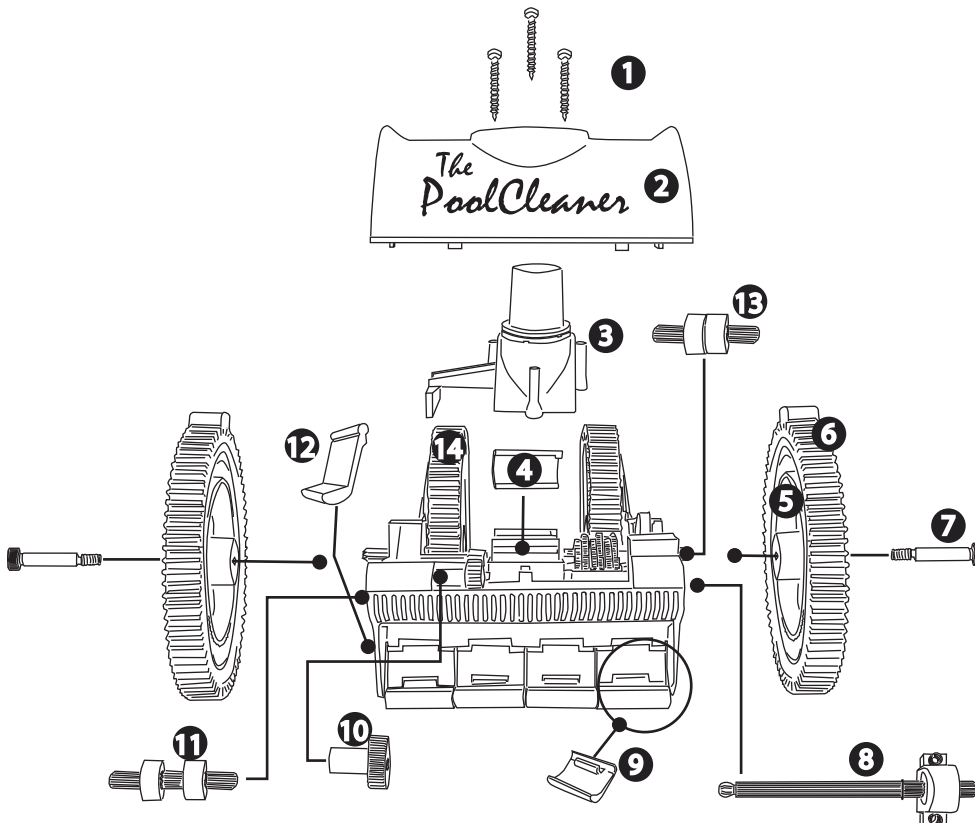

EXPLODED VIEWS of
SUCTION-SIDE POOLCLEANERS

2 WHEEL POOLCLEANER

4 WHEEL POOLCLEANER

POOLCLEANER PARTS

(AS SEEN IN EXPLODED VIEWS ON PREVIOUS PAGE)

	PART DESCRIPTION	PART #	CLEANER(S)
1	SHROUD SCREWS (3 PER KIT)	PN 896584000-204	2X and 4X
2	SHROUD KIT (shroud + 3 screws)	PN 896584000-181	2X and 4X
3	UPPER BODY ASSEMB (turbine cover)	PN 896584000-068	2X and 4X
4	TURBINE VANES (6 per kit)	PN 896584000-167	2X and 4X
5	WHEEL HUB	PN 896584000-051	2X and 4X and Pressure
6	SUPER HUMP TIRES BLUE (2 per kit)	PN 896584000-143	2X and 4X and Pressure
7	WHEEL BOLT KIT (2 per kit)	PN 896584000-198	2X and 4X and Pressure
8	STEERING SLIDE ASSEMBLY	PN 896584000-136	2X and 4X and Pressure
9	SKIRT SET 'A' Front only (4 per set)	PN 896584000-099	2X and 4X
10	LARGE DRIVE GEAR	PN 896584000-457	2X and 4X and Pressure
11	MAIN DRIVE GEAR	PN 896584000-112	2X and 4X and Pressure
12	SKIRT SET 'B' Back only (2+2/set)	PN 896584000-105	4X Only
13	4X DRIVE GEAR	PN 896584000-129	4X and Pressure
14	BACK TIRES BLUE (2 per kit)	PN 896584000-082	4X and Pressure

SEE NEXT PAGE FOR ADDITIONAL PARTS