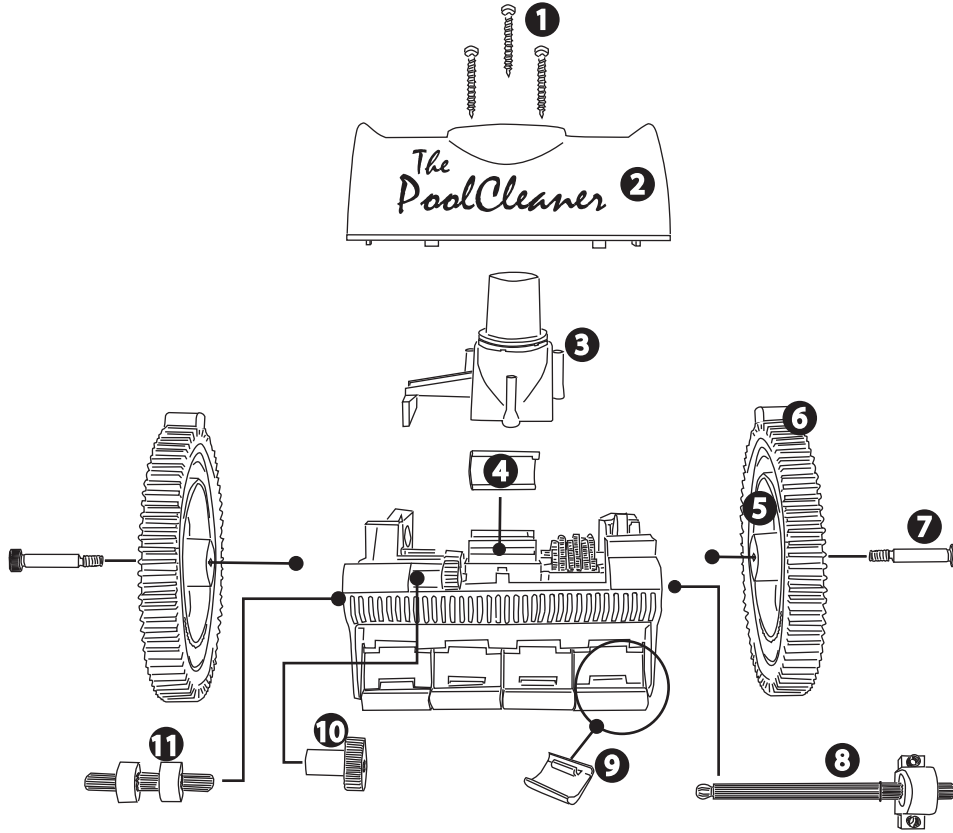

EXPLODED VIEWS of
SUCTION-SIDE POOLCLEANERS

2 WHEEL POOLCLEANER

4 WHEEL POOLCLEANER

POOLCLEANER PARTS

(AS SEEN IN EXPLODED VIEWS ON PREVIOUS PAGE)

	PART DESCRIPTION	PART #	CLEANER(S)
1	SHROUD SCREWS (3 PER KIT)	PN 896584000-204	2X and 4X
2	SHROUD KIT (shroud + 3 screws)	PN 896584000-181	2X and 4X
3	UPPER BODY ASSEMB (turbine cover)	PN 896584000-068	2X and 4X
4	TURBINE VANES (6 per kit)	PN 896584000-167	2X and 4X
5	WHEEL HUB	PN 896584000-051	2X and 4X and Pressure
6	SUPER HUMP TIRES BLUE (2 per kit)	PN 896584000-143	2X and 4X and Pressure
7	WHEEL BOLT KIT (2 per kit)	PN 896584000-198	2X and 4X and Pressure
8	STEERING SLIDE ASSEMBLY	PN 896584000-136	2X and 4X and Pressure
9	SKIRT SET 'A' Front only (4 per set)	PN 896584000-099	2X and 4X
10	LARGE DRIVE GEAR	PN 896584000-457	2X and 4X and Pressure
11	MAIN DRIVE GEAR	PN 896584000-112	2X and 4X and Pressure
12	SKIRT SET 'B' Back only (2+2/set)	PN 896584000-105	4X Only
13	4X DRIVE GEAR	PN 896584000-129	4X and Pressure
14	BACK TIRES BLUE (2 per kit)	PN 896584000-082	4X and Pressure

SEE NEXT PAGE FOR ADDITIONAL PARTS